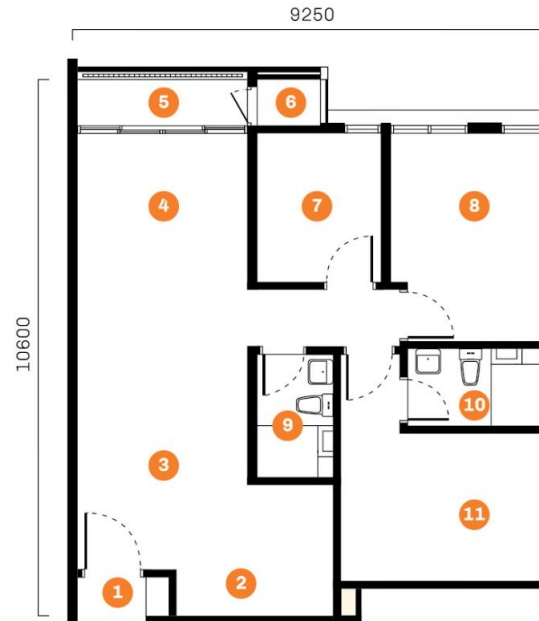

Type A1 & A2 (978 sq.ft.)

TYPE A1

978 sq.ft

1. Foyer
2. Kitchen
3. Dining
4. Living
5. Balcony
6. A/C Ledge
7. Bedroom 2
8. Bedroom 1
9. Bathroom
10. Master Bathroom
11. Master Bedroom

TYPE A2

978 sq.ft

Type A3/A5 & A4/A6 (978 sq.ft.)

TYPE A3/A5

978 sq.ft

1. Foyer
2. Kitchen
3. Dining
4. Living
5. Balcony
6. A/C Ledge
7. Bedroom 2
8. Master Bedroom
9. Master Bathroom
10. Bedroom 1
11. Bathroom

TYPE A4/A6

978 sq.ft

Type B1 & B2 (950 sq.ft.)

TYPE B1

950 sq.ft

1. Foyer
2. Kitchen
3. Dining
4. Living
5. Balcony
6. A/C Ledge
7. Bedroom 1
8. Master Bedroom
9. Master Bathroom
10. Bedroom 2
11. Bathroom
12. A/C Ledge

TYPE B2

950 sq.ft

Type C1 & C2 (753 sq.ft.)

TYPE C1

753 sq.ft

1. Foyer
2. Kitchen
3. Dining
4. Living
5. Balcony
6. A/C Ledge
7. Master Bedroom
8. Bathroom
9. Bedroom 1

TYPE C2

753 sq.ft