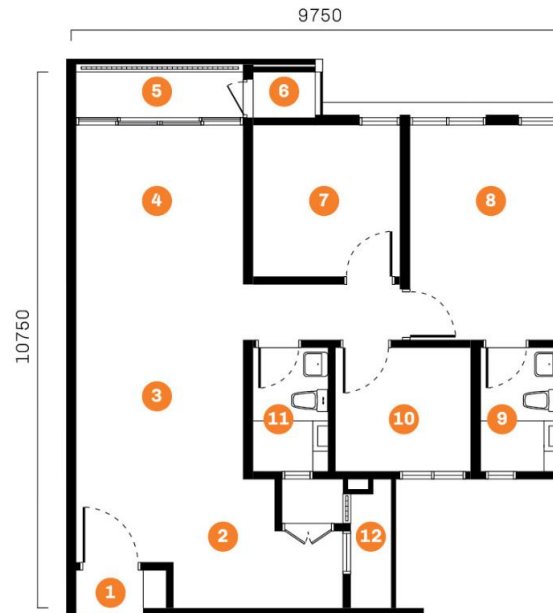

Type A1 & A2 (978 sq.ft.)

TYPE A1

978 sq.ft

1. Foyer
2. Kitchen
3. Dining
4. Living
5. Balcony
6. A/C Ledge
7. Bedroom 2
8. Bedroom 1
9. Bathroom
10. Master Bathroom
11. Master Bedroom

TYPE A2

978 sq.ft

Type A3/A5 & A4/A6 (978 sq.ft.)

TYPE A3/A5

978 sq.ft

1. Foyer
2. Kitchen
3. Dining
4. Living
5. Balcony
6. A/C Ledge
7. Bedroom 2
8. Master Bedroom
9. Master Bathroom
10. Bedroom 1
11. Bathroom

TYPE A4/A6

978 sq.ft

Type B1 & B2 (950 sq.ft.)

TYPE B1

950 sq.ft

1. Foyer
2. Kitchen
3. Dining
4. Living
5. Balcony
6. A/C Ledge
7. Bedroom 1
8. Master Bedroom
9. Master Bathroom
10. Bedroom 2
11. Bathroom
12. A/C Ledge

TYPE B2

950 sq.ft

Type C1 & C2 (753 sq.ft.)

TYPE C1

753 sq.ft

1. Foyer
2. Kitchen
3. Dining
4. Living
5. Balcony
6. A/C Ledge
7. Master Bedroom
8. Bathroom
9. Bedroom 1

TYPE C2

753 sq.ft