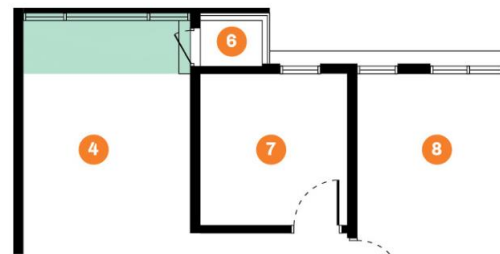

TYPE A3/A5

978 sq.ft

1. Foyer
2. Kitchen
3. Dining
4. Living
5. Balcony
6. A/C Ledge
7. Bedroom 2
8. Master Bedroom
9. Master Bathroom
10. Bedroom 1
11. Bathroom

TYPE A4/A6

978 sq.ft

Type B1 & B2 (950 sq.ft.)

TYPE B1

950 sq.ft

1. Foyer
2. Kitchen
3. Dining
4. Living
5. Balcony
6. A/C Ledge
7. Bedroom 1
8. Master Bedroom
9. Master Bathroom
10. Bedroom 2
11. Bathroom
12. A/C Ledge

TYPE B2

950 sq.ft

Type C1 & C2 (753 sq.ft.)

TYPE C1

753 sq.ft

1. Foyer
2. Kitchen
3. Dining
4. Living
5. Balcony
6. A/C Ledge
7. Master Bedroom
8. Bathroom
9. Bedroom 1

TYPE C2

753 sq.ft